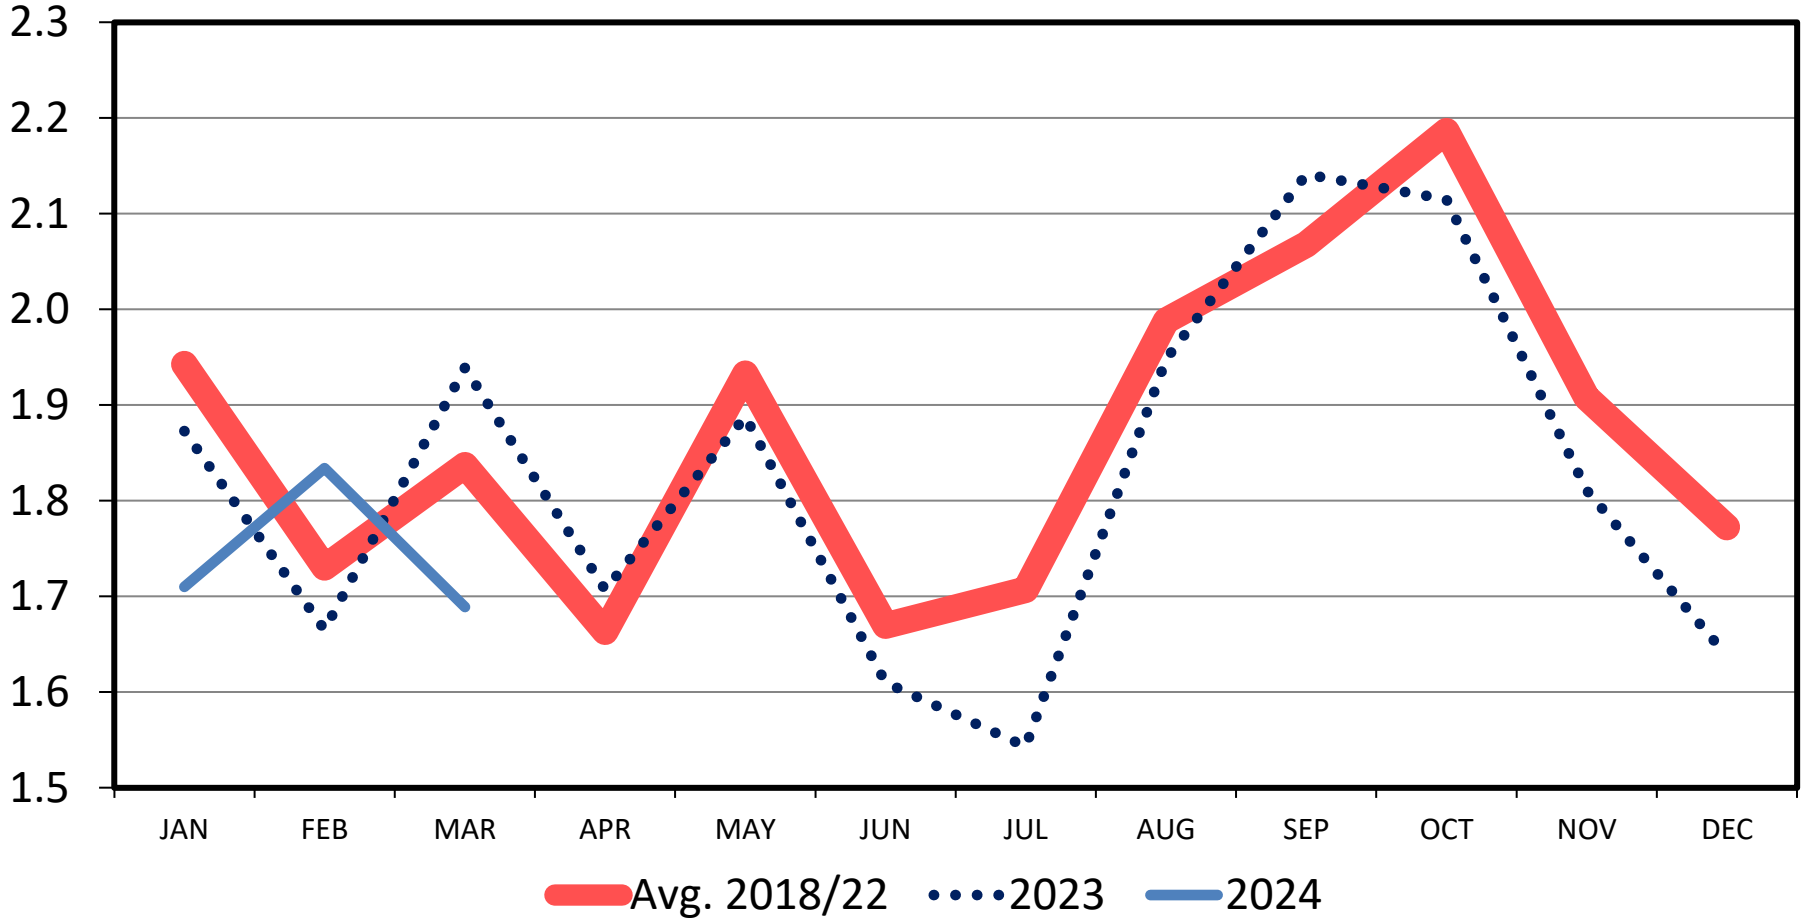

NET FEEDLOT PLACEMENTS

US Total, Monthly

Mil. Head

Data Source: USDA-NASS, Compiled by LMIC

Livestock Marketing Information Center

C-N-09
04/19/24